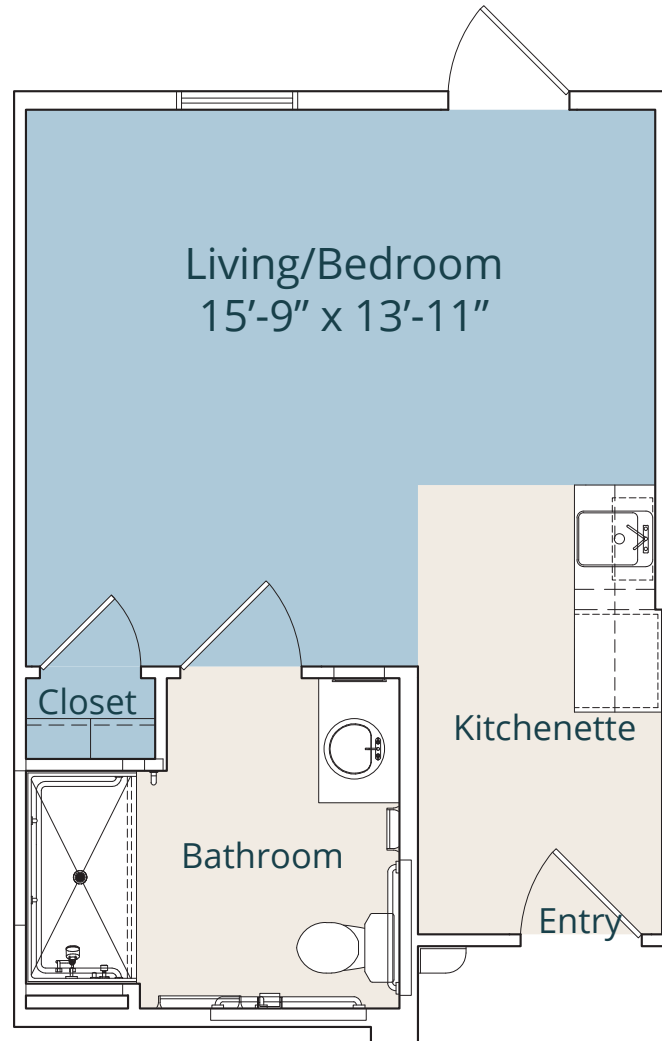

Assisted Living Floor Plans

A
Studio
365 Sq. Ft.