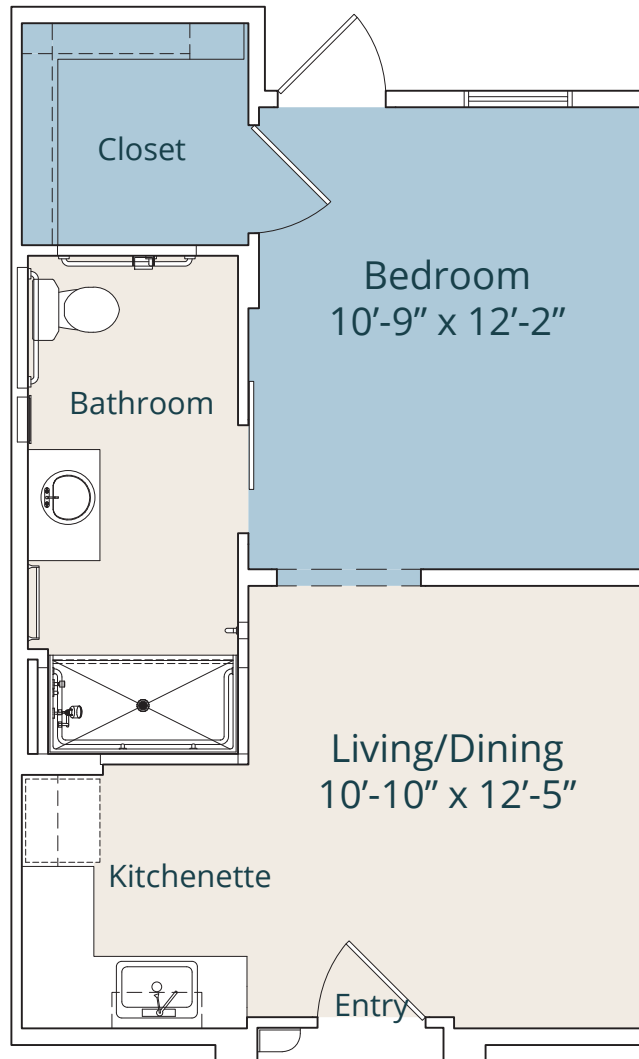

# Assisted Living Floor Plans

**B**

One Bedroom, One Bath  
468 Sq. Ft.

Near the intersection of Prince Street and College Avenue  
Conway, AR 72034  
[www.ridgemereconway.com](http://www.ridgemereconway.com)