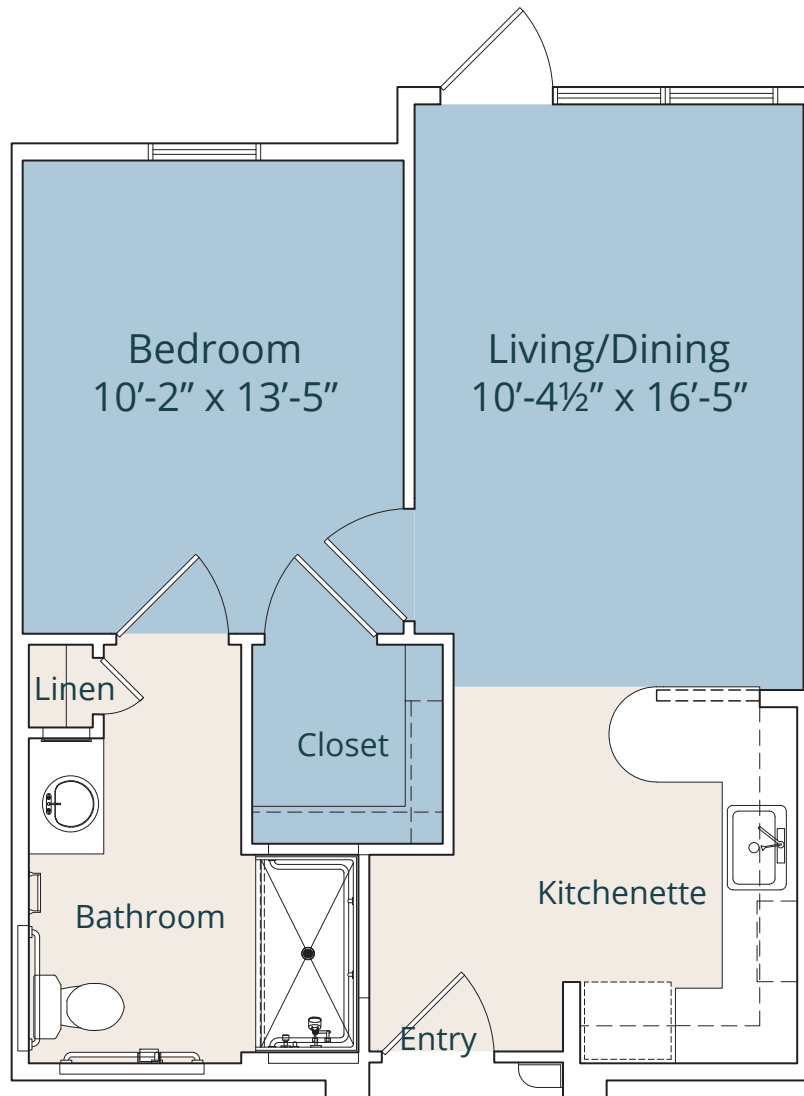

Assisted Living Floor Plans

C
One Bedroom, One Bath
550 Sq. Ft.