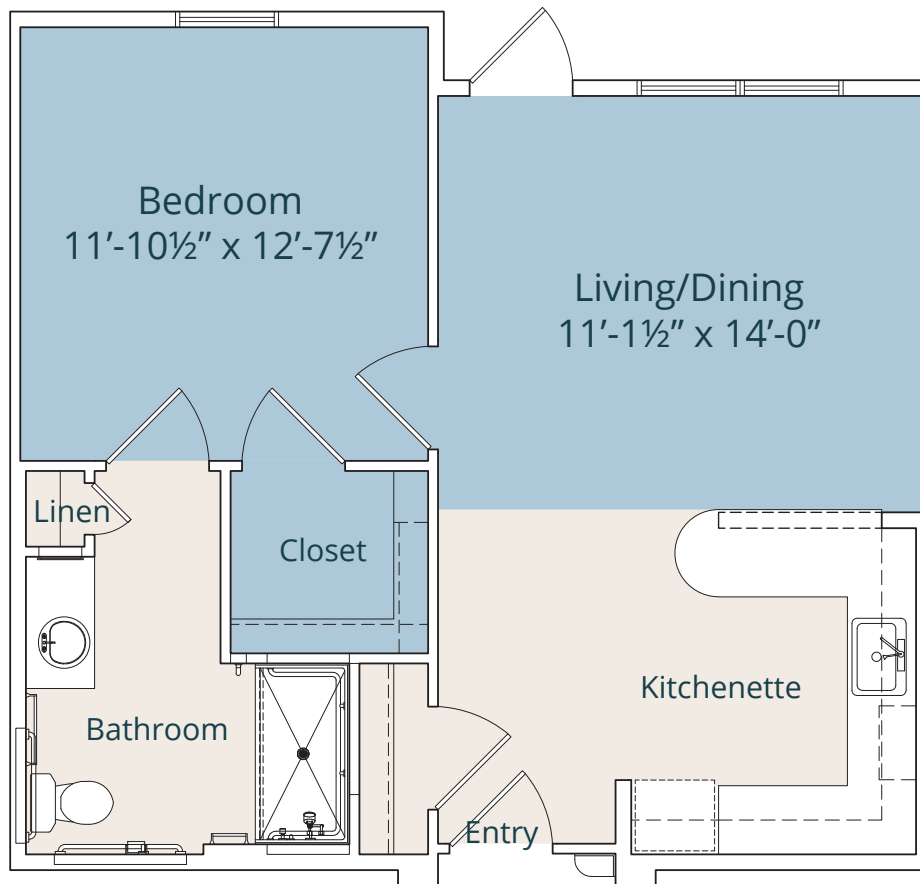

Assisted Living Floor Plans

D
One Bedroom, One Bath
625 Sq. Ft.