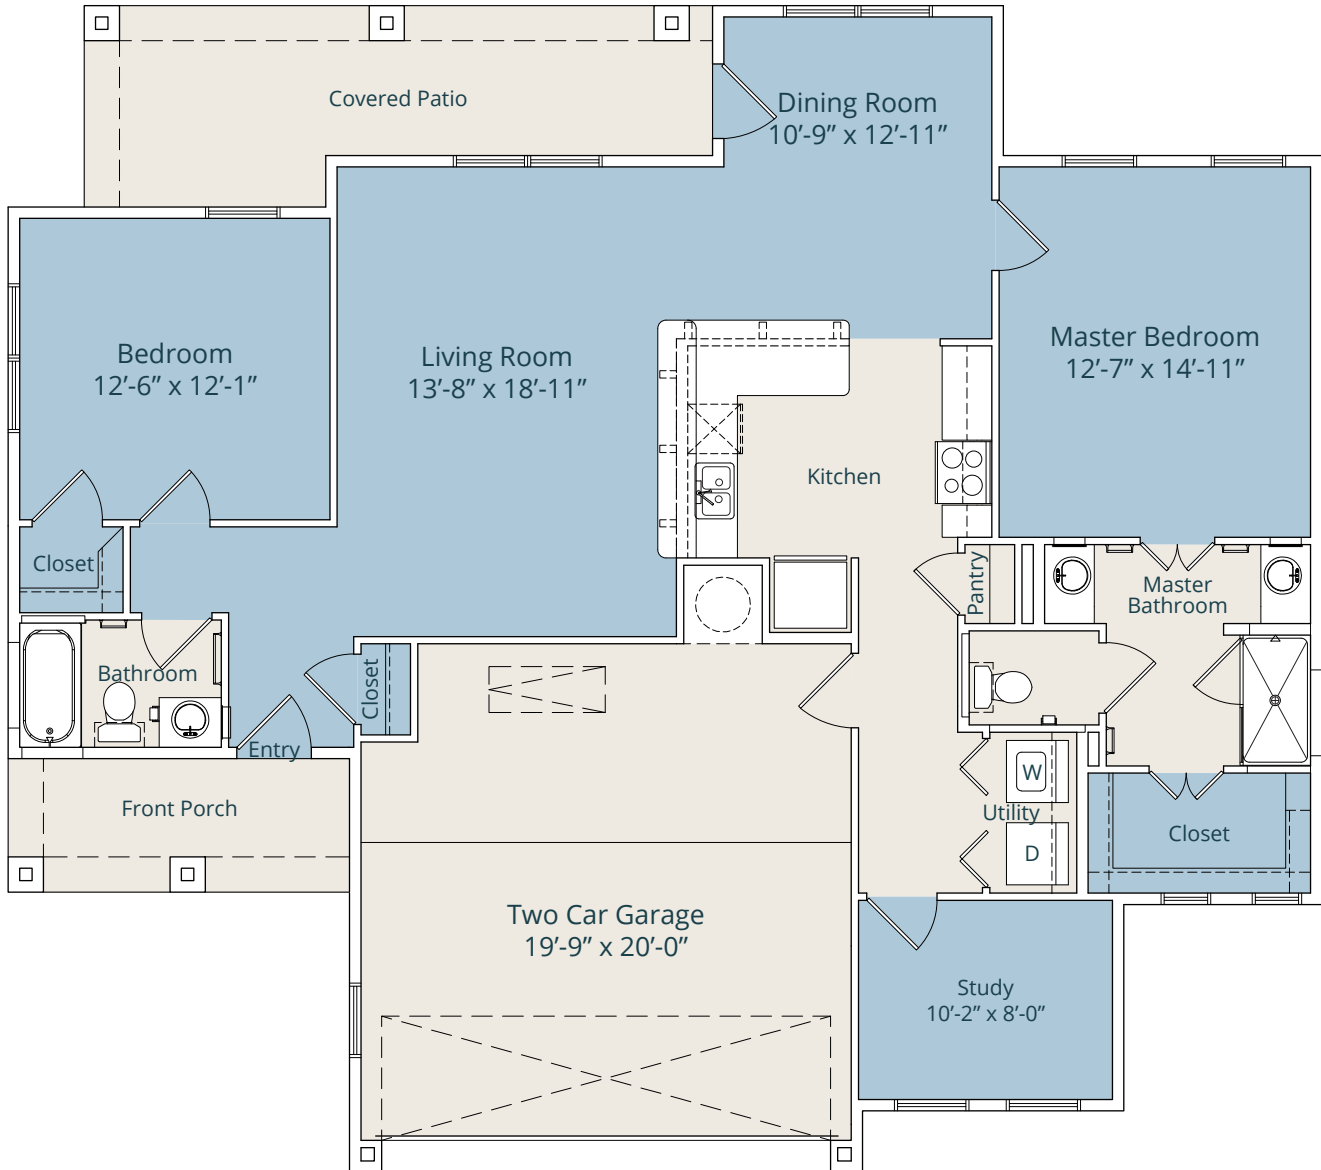

Independent Living Floor Plans

Cottage A
Two Bedroom, Two Bath,
With Study
1,450 Sq. Ft.

Near the intersection of Prince Street and College Avenue
Conway, AR 72034
www.ridgemereconway.com