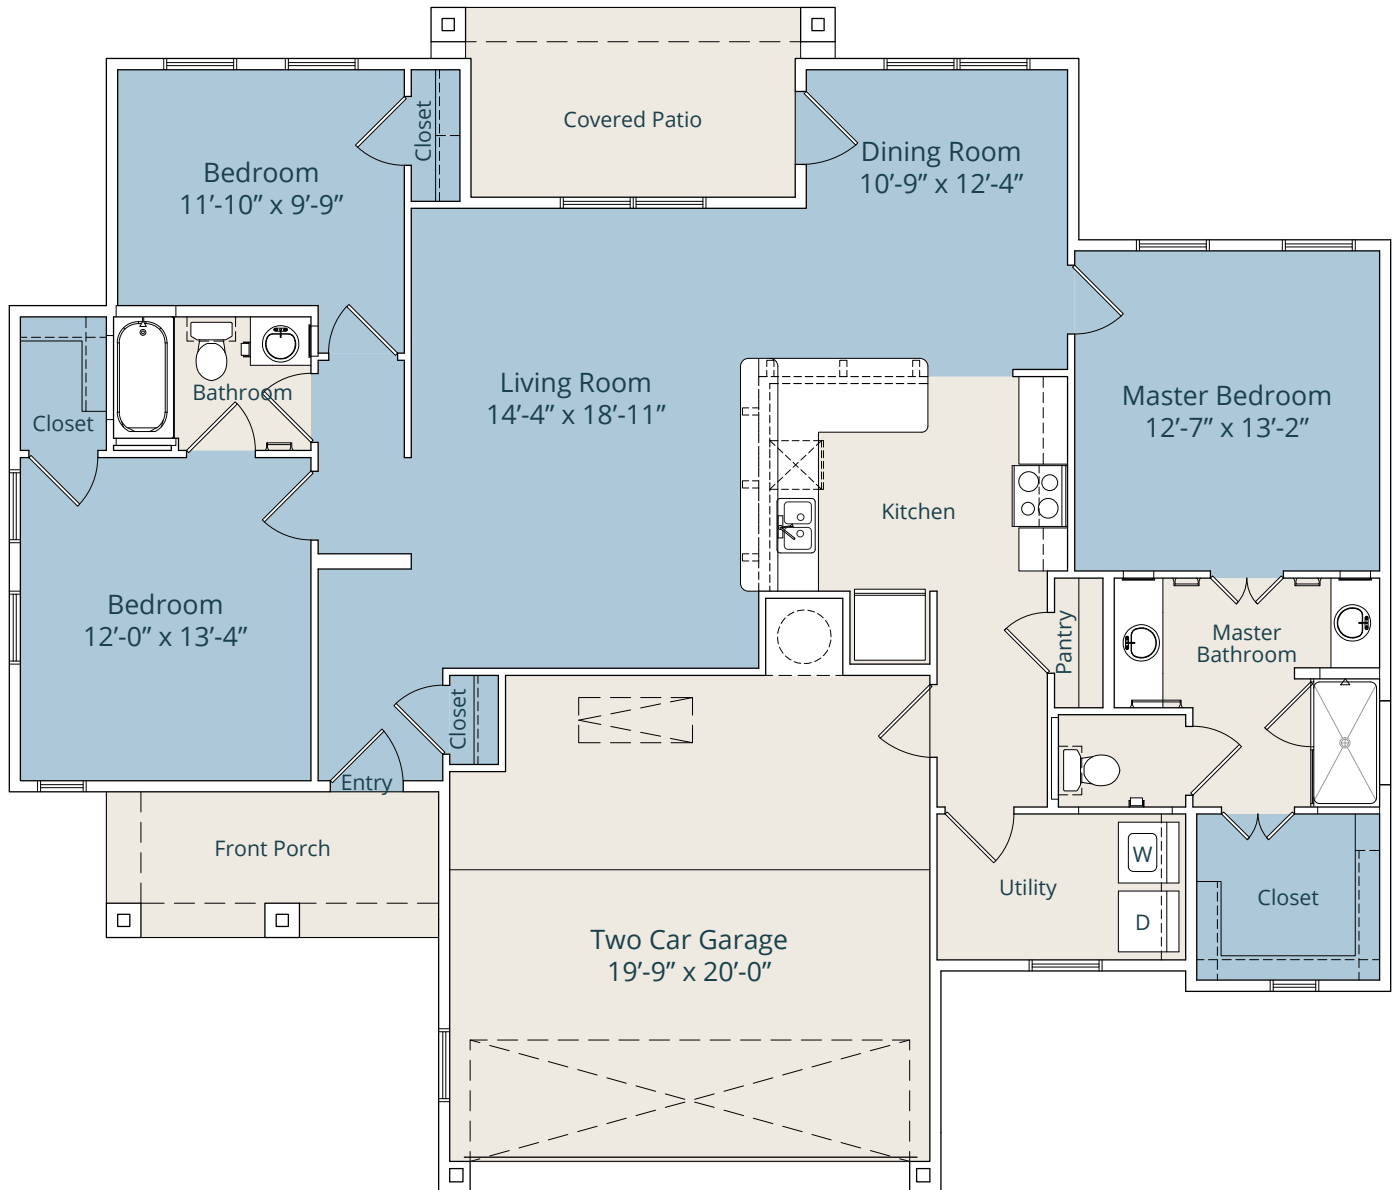

Independent Living Floor Plans

Cottage B
Three Bedroom, Two Bath
1,565 Sq. Ft.

Near the intersection of Prince Street and College Avenue
Conway, AR 72034
www.ridgemereconway.com