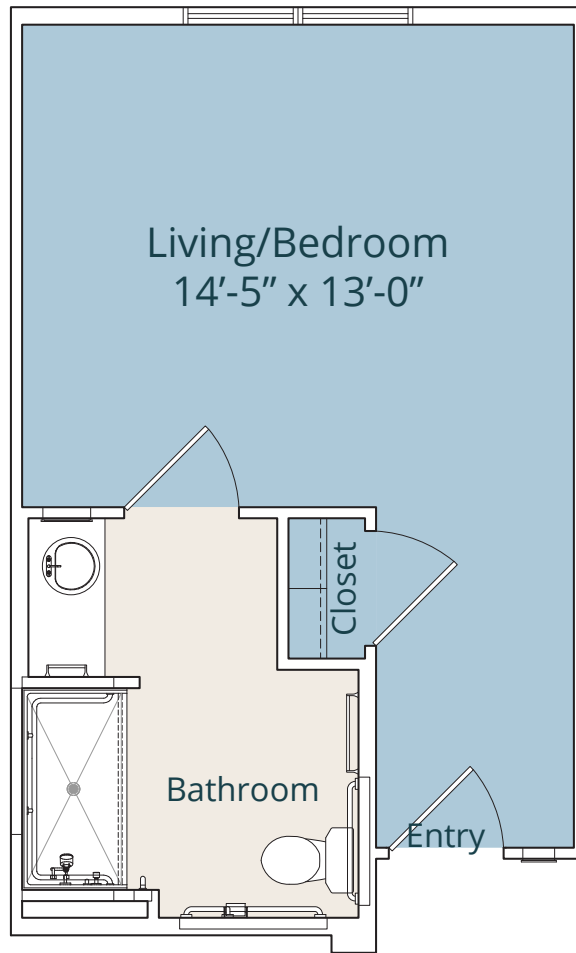

Memory Care Floor Plans

G
Private
350 Sq. Ft.