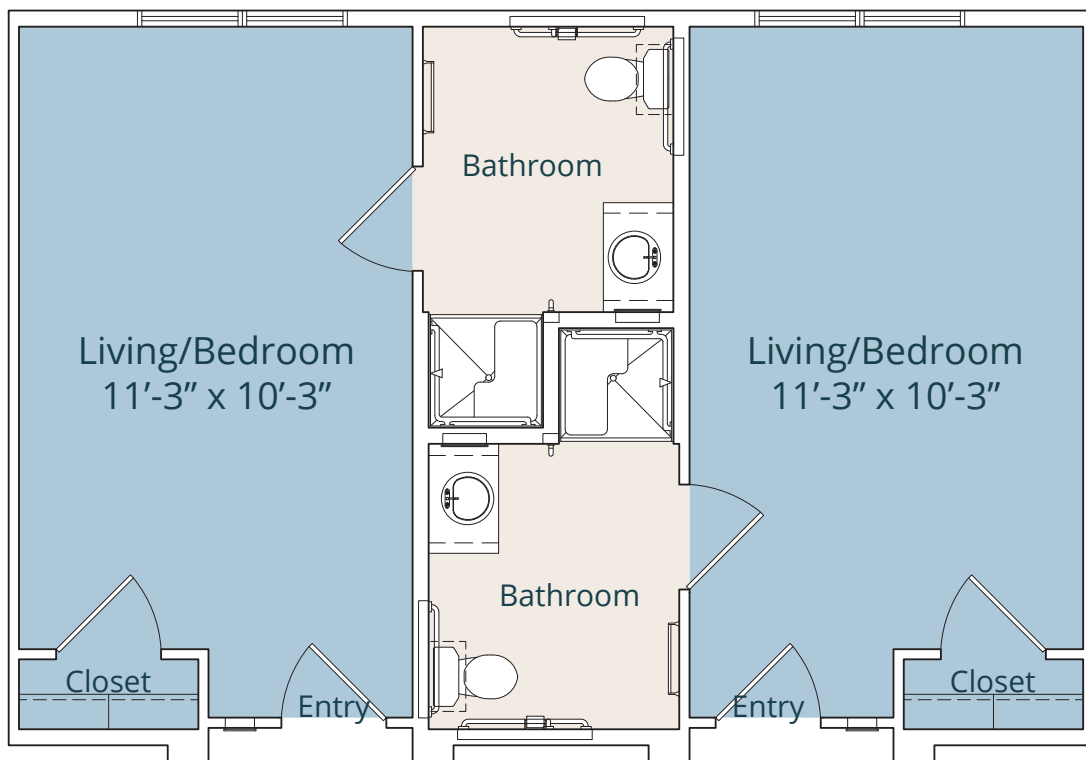

Memory Care Floor Plans

H
Semi-Private
325 Sq. Ft. Each

Near the intersection of Prince Street and College Avenue
Conway, AR 72034
www.ridgemereconway.com